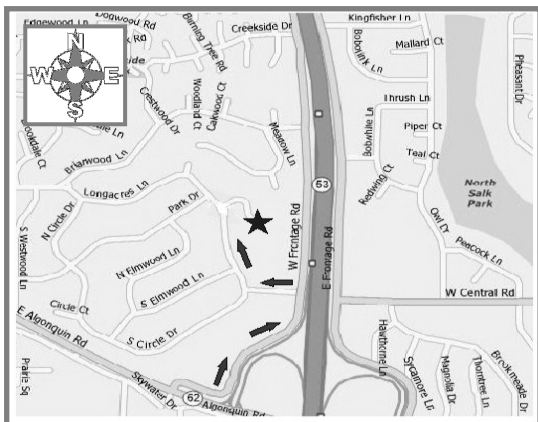

**PLUM GROVE PARK  
4001 PARK DRIVE  
PALATINE, IL.**

**From Route 53:**

Exit at Algonquin Rd. (Route 62), turn right (West) to West Frontage Road (traffic light) and turn right. Follow West Frontage Road past Salt Creek Office Center to Longacres Lane, turn left onto Longacres Lane. Travel one block, turn right at the yield sign and follow to Park Drive. Turn right on Park Drive which will end at Plum Grove Park.